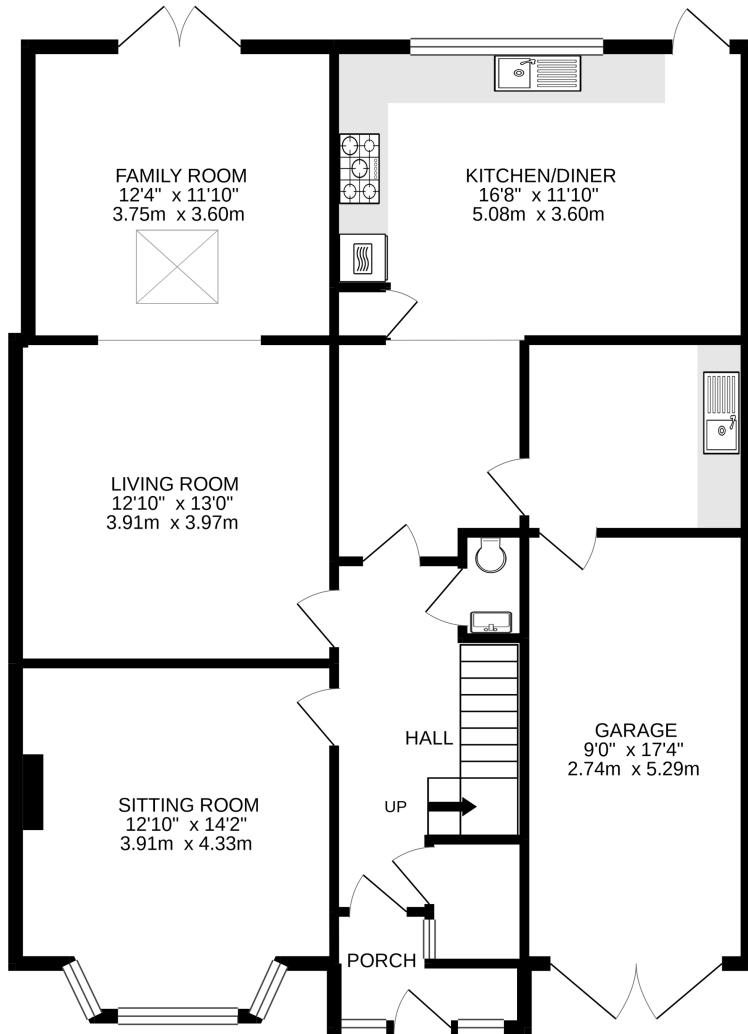

2ND FLOOR
347 sq.ft. (32.2 sq.m.) approx.

TOTAL FLOOR AREA : 2160 sq.ft. (200.7 sq.m.) approx.

Made with Metropix ©2020

GROUND FLOOR
1115 sq.ft. (103.6 sq.m.) approx.

1ST FLOOR
698 sq.ft. (64.9 sq.m.) approx.