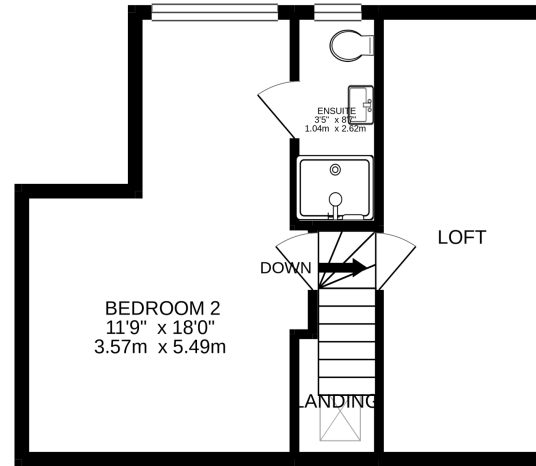

2ND FLOOR
347 sq.ft. (32.2 sq.m.) approx.

TOTAL FLOOR AREA : 2160 sq.ft. (200.7 sq.m.) approx.

Made with Metropix ©2020

GROUND FLOOR
1115 sq.ft. (103.6 sq.m.) approx.

1ST FLOOR
698 sq.ft. (64.9 sq.m.) approx.